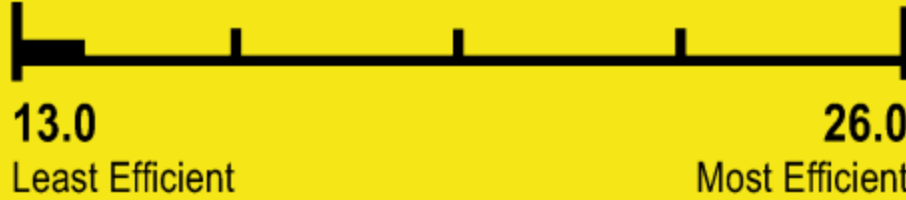

ENERGYGUIDE

Central Air Conditioner
Cooling Only
Split System

Trane U.S. Inc.
Model 4A7A4031L1

Efficiency Rating (SEER)**

14*

Range of Similar Models

**Seasonal Energy Efficiency Ratio

For energy cost info, visit productinfo.energy.gov

*Your air conditioner's efficiency rating may be better depending on the coil your contractor installs.

Notice

Federal law allows this unit to be installed in all U.S. states and territories.

Energy Efficiency Ratio (EER): The installed system's minimum EER is 12.2.