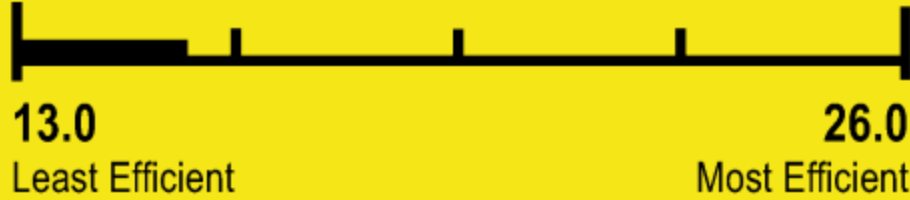

ENERGYGUIDE

Central Air Conditioner
Cooling Only
Split System

Trane U.S. Inc.
Model 4A7A7036A1

Efficiency Rating (SEER)**

15.5*

Range of Similar Models

**Seasonal Energy Efficiency Ratio

For energy cost info, visit productinfo.energy.gov

*Your air conditioner's efficiency rating may be better depending on the coil your contractor installs.

Notice

Federal law allows this unit to be installed in all U.S. states and territories.

Energy Efficiency Ratio (EER): The installed system's minimum EER is 12.2.