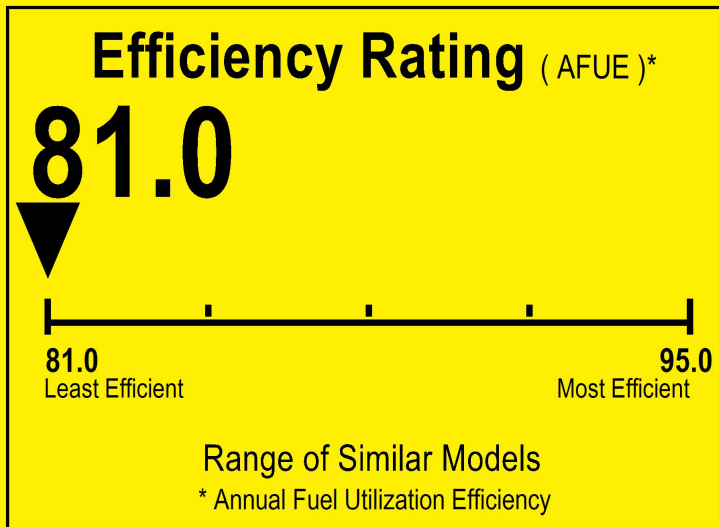

U.S. Government

Federal law prohibits removal of this label before consumer purchase.

ENERGYGUIDE

Furnace
Weatherized
Natural Gas, Propane Gas

TRANE
Model 4DCY4048C1090**

For energy cost info, visit
productinfo.energy.gov