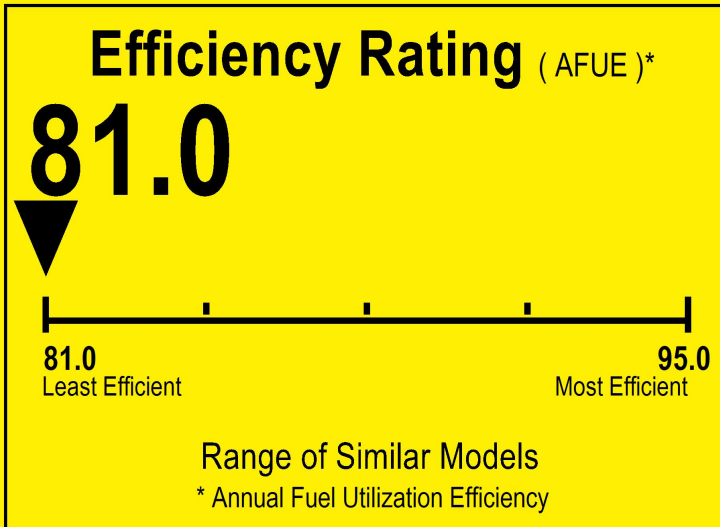

U.S. Government

Federal law prohibits removal of this label before consumer purchase.

ENERGYGUIDE

Furnace
Weatherized
Natural Gas, Propane Gas

TRANE
Model 4DCY4060C1115**

For energy cost info, visit
productinfo.energy.gov