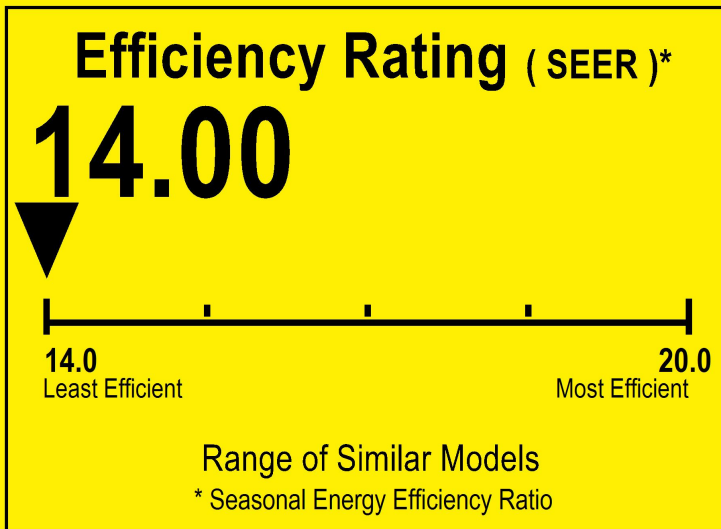

U.S. Government

Federal law prohibits removal of this label before consumer purchase.

ENERGYGUIDE

Central Air Conditioner
Cooling Only
Single Package

TRANE
Model 4TCC4024A1

For energy cost info, visit
productinfo.energy.gov

Notice

Federal law allow this unit to be installed in all U.S. states and territories.

Energy Efficiency Ratio(EER): This model's EER is 11.31.