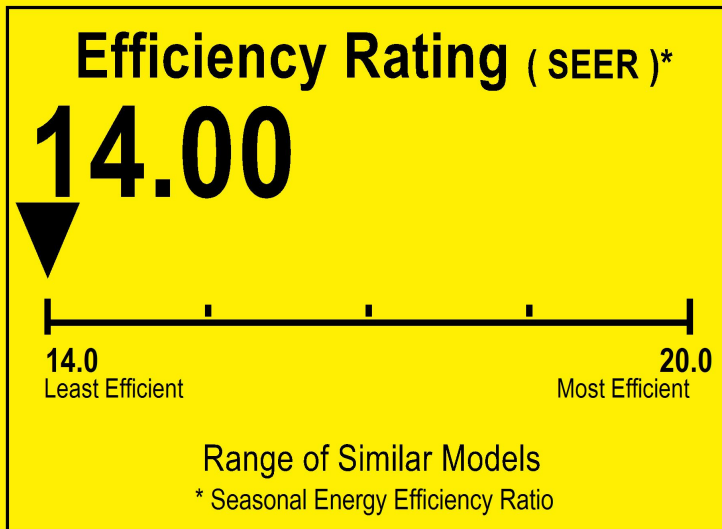

U.S. Government

Federal law prohibits removal of this label before consumer purchase.

ENERGYGUIDE

Central Air Conditioner
Cooling Only
Single Package

TRANE
Model 4TCC4030A1

For energy cost info, visit
productinfo.energy.gov

Notice

Federal law allow this unit to be installed in all U.S. states and territories.

Energy Efficiency Ratio(EER): This model's EER is 12.00.