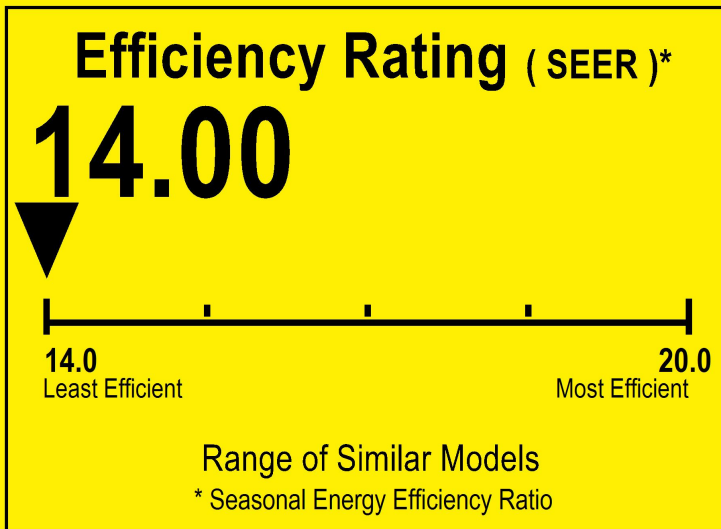

U.S. Government

Federal law prohibits removal of this label before consumer purchase.

ENERGYGUIDE

Central Air Conditioner
Cooling Only
Single Package

TRANE
Model 4TCC4042A1

For energy cost info, visit
productinfo.energy.gov

Notice

Federal law allow this unit to be installed in all U.S. states and territories.

Energy Efficiency Ratio(EER): This model's EER is 12.00.