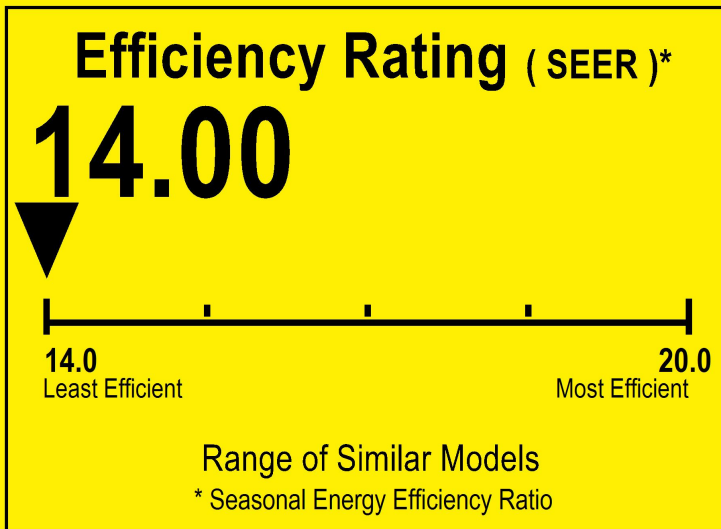

U.S. Government

Federal law prohibits removal of this label before consumer purchase.

ENERGYGUIDE

Central Air Conditioner
Cooling Only
Single Package

TRANE
Model 4TCC4060A1

For energy cost info, visit
productinfo.energy.gov

Notice

Federal law allow this unit to be installed in all U.S. states and territories.

Energy Efficiency Ratio(EER): This model's EER is 11.50.