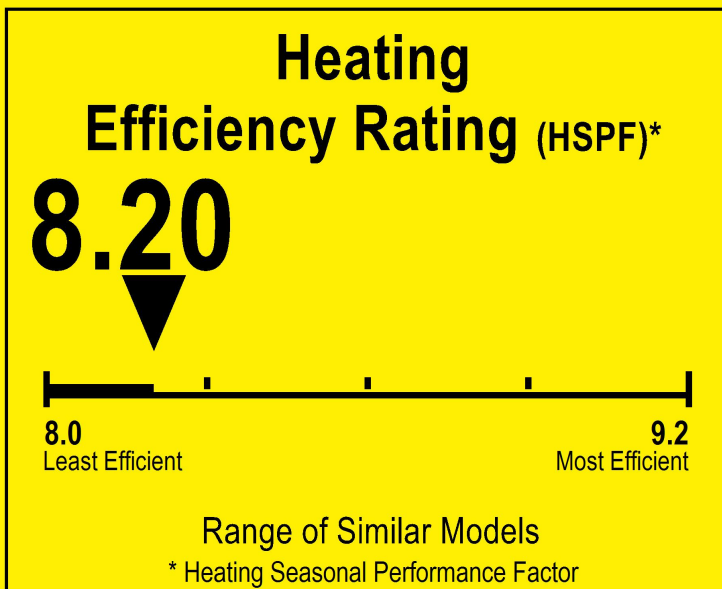

U.S. Government

Federal law prohibits removal of this label before consumer purchase.

ENERGYGUIDE

Heat Pump
Cooling and Heating
Single Package

TRANE
Model 4WCY5030A1

For energy cost info, visit productinfo.energy.gov