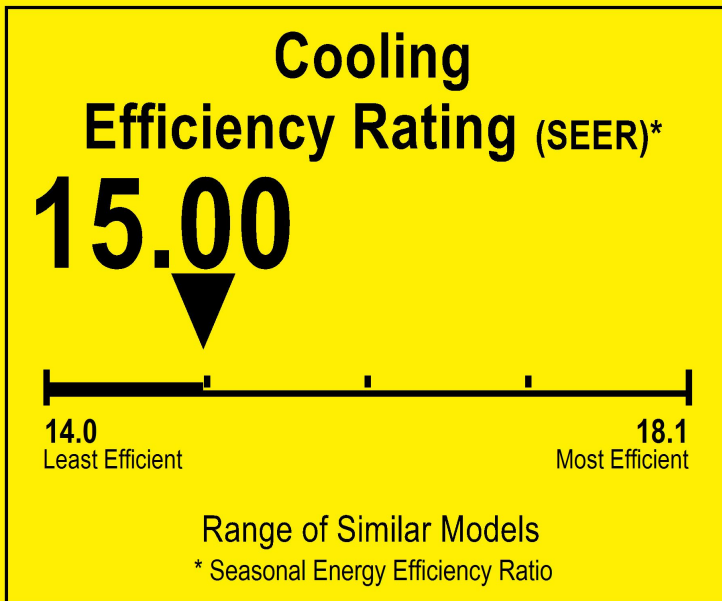

U.S. Government

Federal law prohibits removal of this label before consumer purchase.

ENERGYGUIDE

Heat Pump
Cooling and Heating
Single Package

TRANE
Model 4WCY5030A1

For energy cost info, visit productinfo.energy.gov