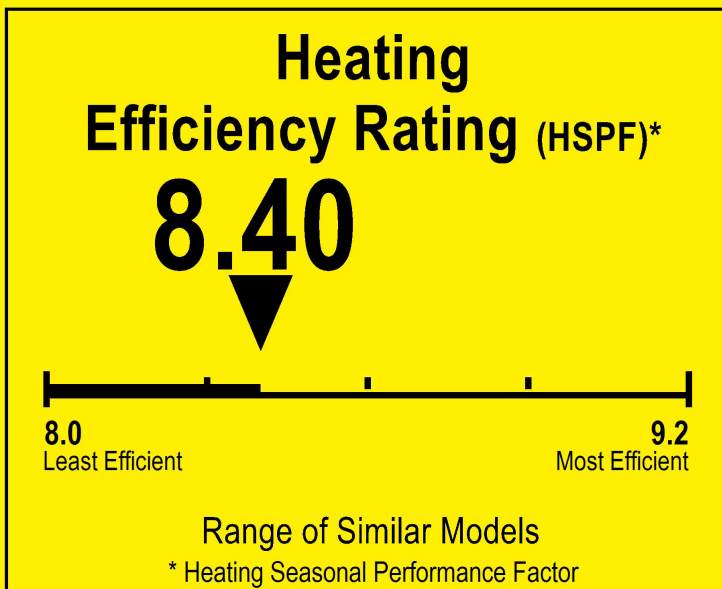

U.S. Government

Federal law prohibits removal of this label before consumer purchase.

ENERGYGUIDE

Heat Pump
Cooling and Heating
Single Package

TRANE
Model 4WCY5060A1

For energy cost info, visit productinfo.energy.gov