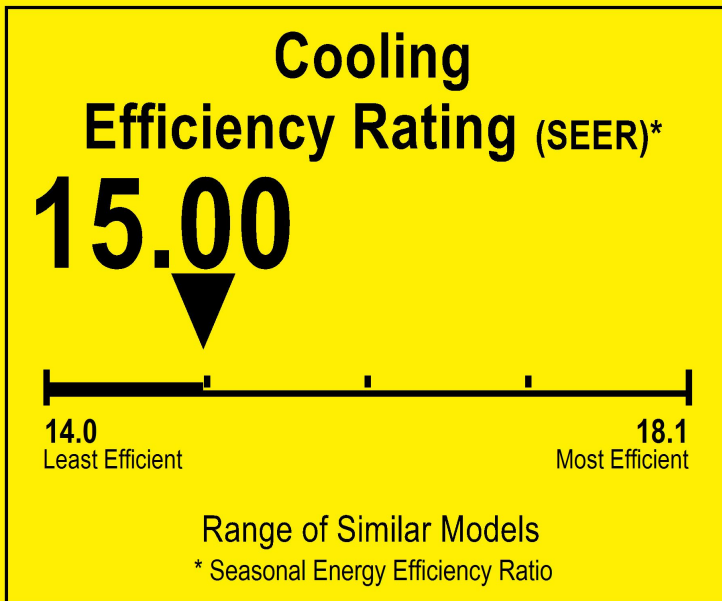

U.S. Government

Federal law prohibits removal of this label before consumer purchase.

ENERGYGUIDE

Heat Pump
Cooling and Heating
Single Package

TRANE
Model 4WCY5060A1

For energy cost info, visit productinfo.energy.gov