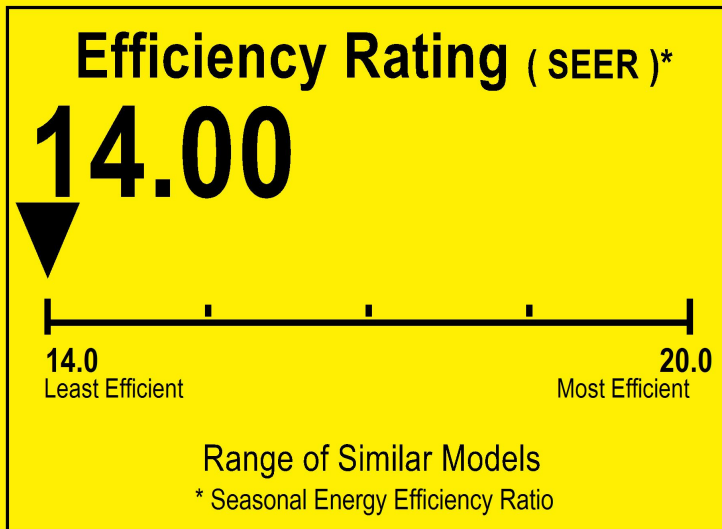

U.S. Government

Federal law prohibits removal of this label before consumer purchase.

ENERGYGUIDE

Central Air Conditioner
Cooling Only
Single Package

AMERICAN STANDARD
Model 4YCC4024A1

For energy cost info, visit
productinfo.energy.gov

Notice

Federal law allow this unit to be installed in all U.S. states and territories.

Energy Efficiency Ratio(EER): This model's EER is 11.31.