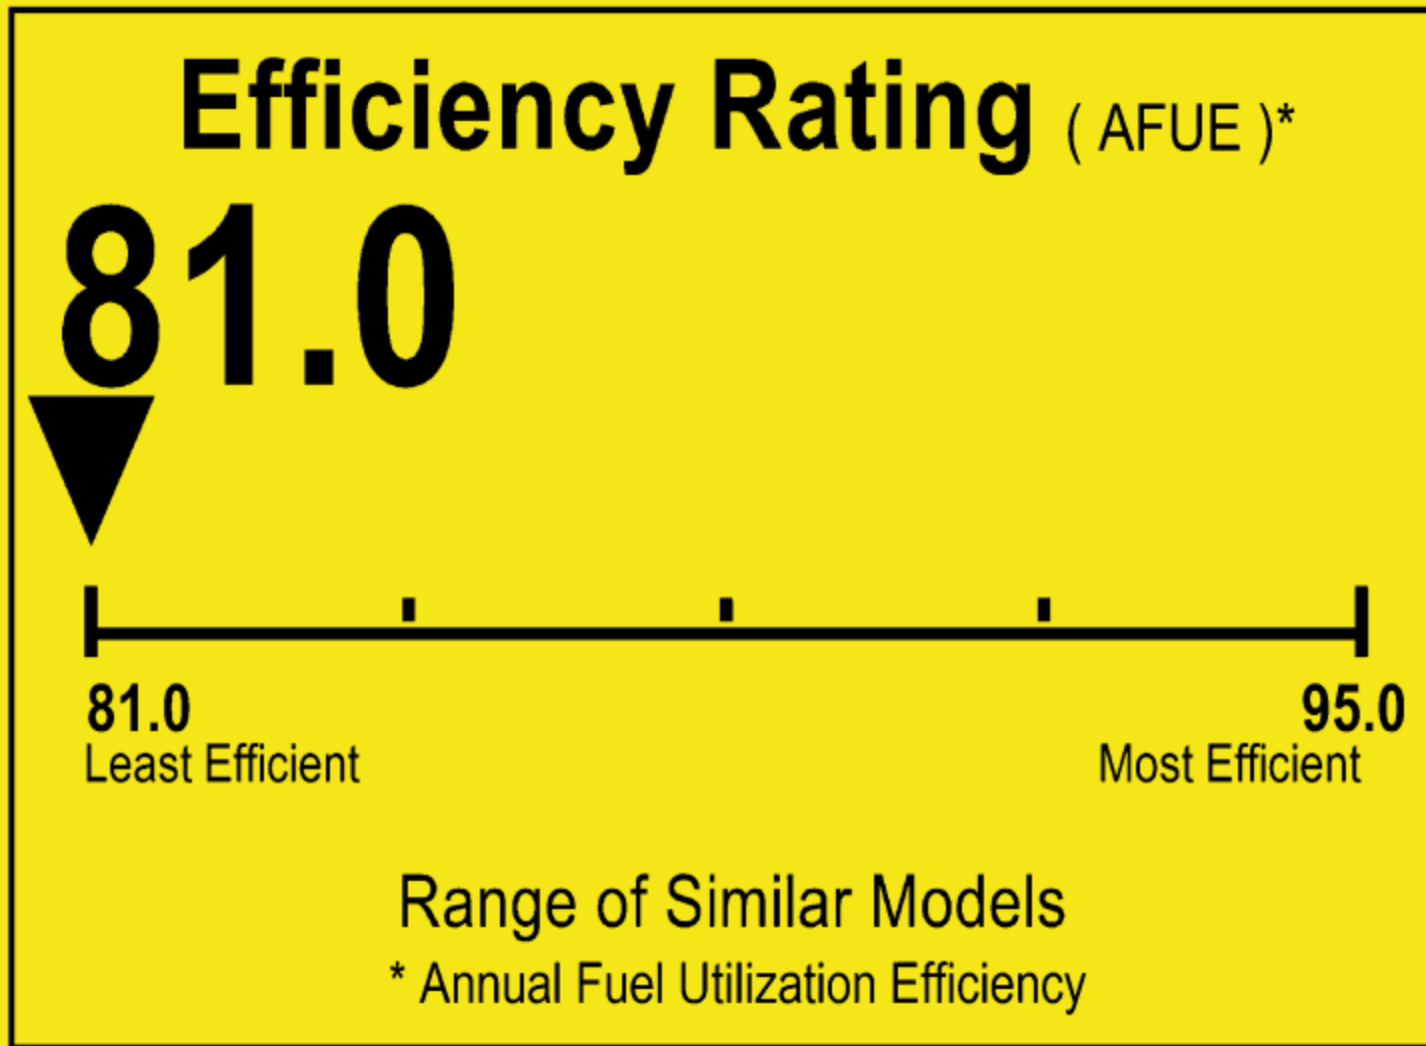

U.S. Government

Federal law prohibits removal of this label before consumer purchase.

ENERGYGUIDE

Furnace
Weatherized
Natural Gas, Propane Gas

TRANE
Model 4YCC4024A1060**

For energy cost info, visit
productinfo.energy.gov