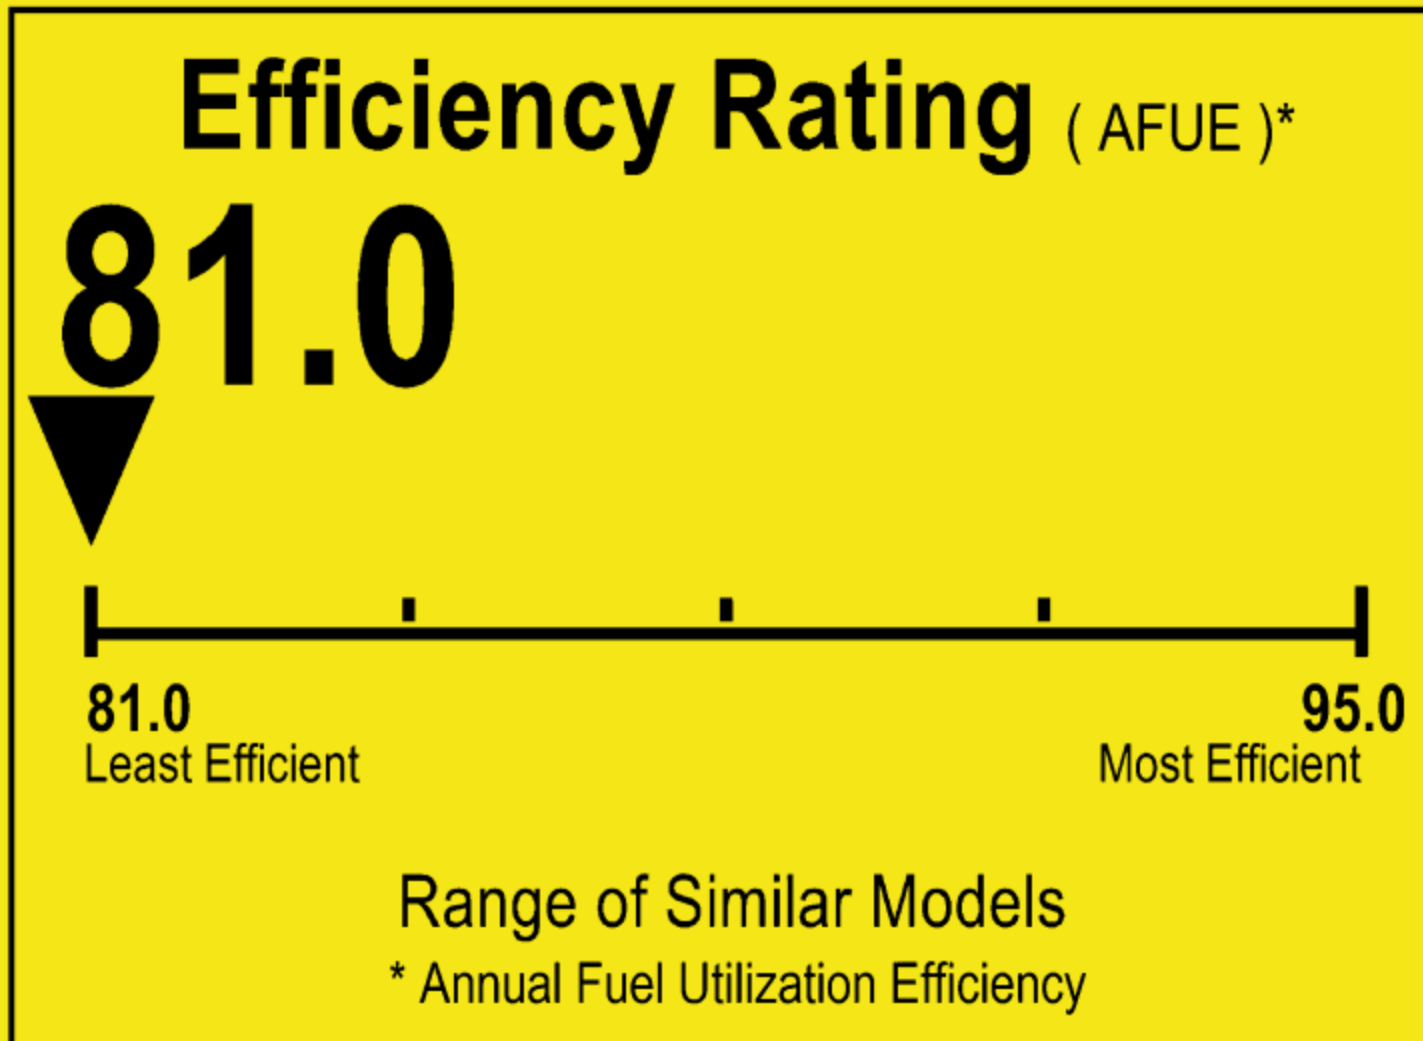

U.S. Government

Federal law prohibits removal of this label before consumer purchase.

ENERGYGUIDE

Furnace
Weatherized
Natural Gas, Propane Gas

TRANE
Model 4YCC4030A1070**

For energy cost info, visit productinfo.energy.gov