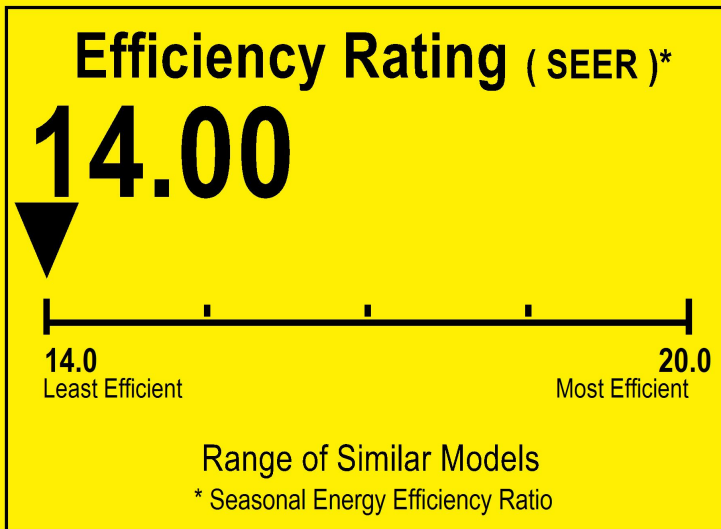

U.S. Government

Federal law prohibits removal of this label before consumer purchase.

ENERGYGUIDE

Central Air Conditioner
Cooling Only
Single Package

AMERICAN STANDARD
Model 4YCC4036A1

For energy cost info, visit
productinfo.energy.gov

Notice

Federal law allow this unit to be installed in all U.S. states and territories.

Energy Efficiency Ratio(EER): This model's EER is 12.00.