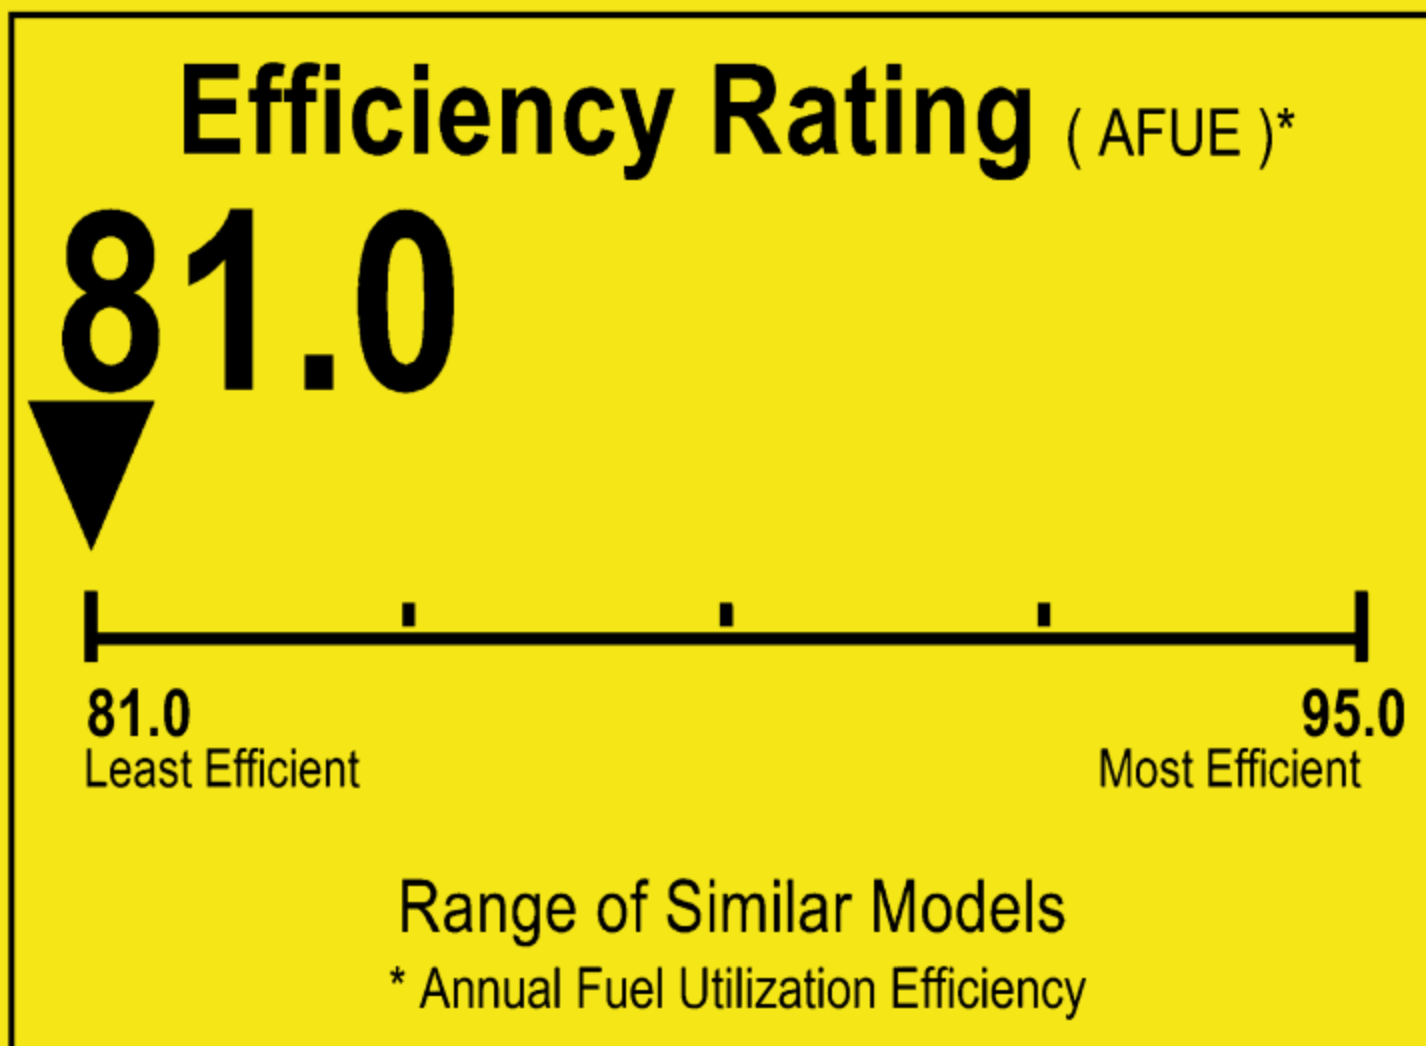

U.S. Government

Federal law prohibits removal of this label before consumer purchase.

ENERGYGUIDE

Furnace
Weatherized
Natural Gas, Propane Gas

TRANE
Model 4YCC4036A1070**

For energy cost info, visit productinfo.energy.gov