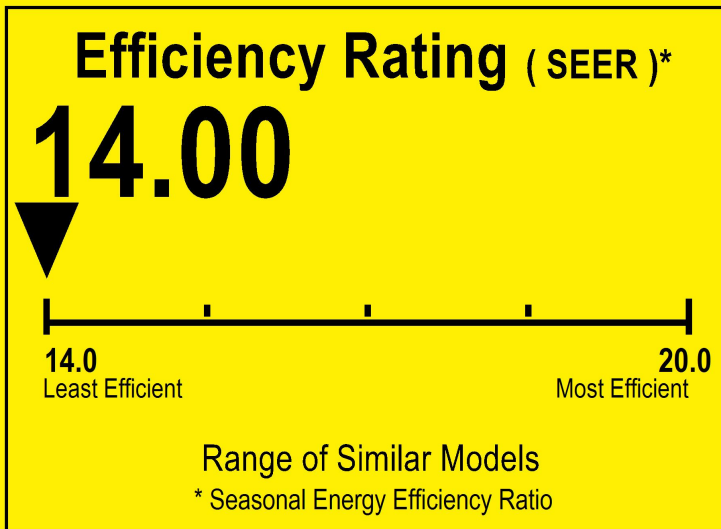

U.S. Government

Federal law prohibits removal of this label before consumer purchase.

ENERGYGUIDE

Central Air Conditioner
Cooling Only
Single Package

AMERICAN STANDARD
Model 4YCC4042A1

For energy cost info, visit
productinfo.energy.gov

Notice

Federal law allow this unit to be installed in all U.S. states and territories.

Energy Efficiency Ratio(EER): This model's EER is 12.00.