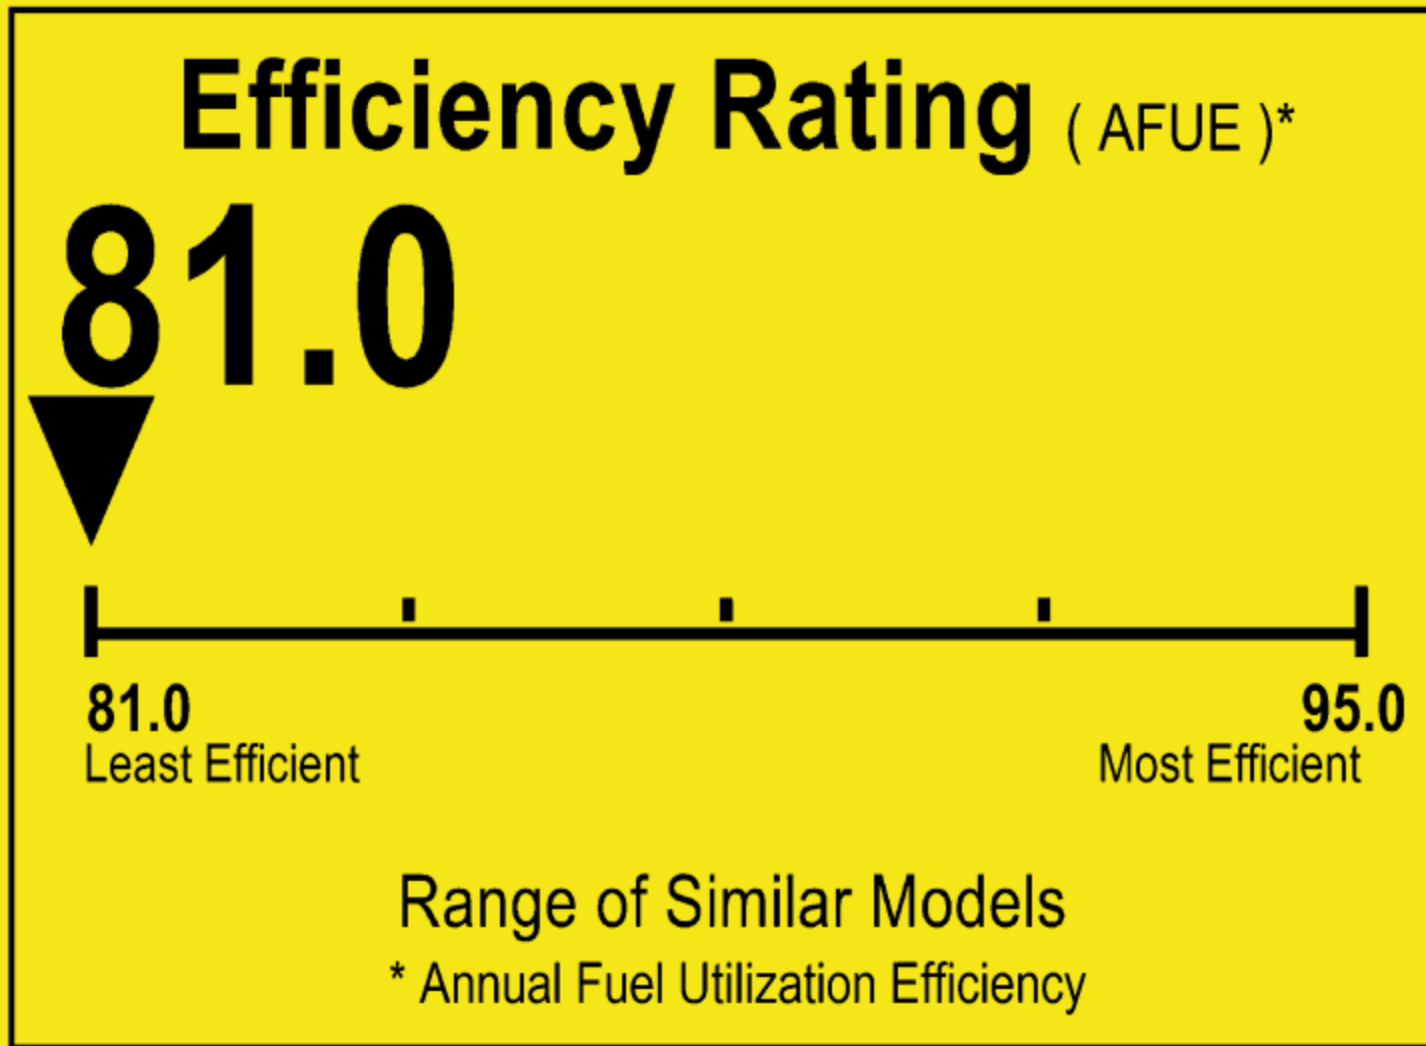

U.S. Government

Federal law prohibits removal of this label before consumer purchase.

ENERGYGUIDE

Furnace
Weatherized
Natural Gas, Propane Gas

TRANE
Model 4YCC4042A1090**

For energy cost info, visit productinfo.energy.gov