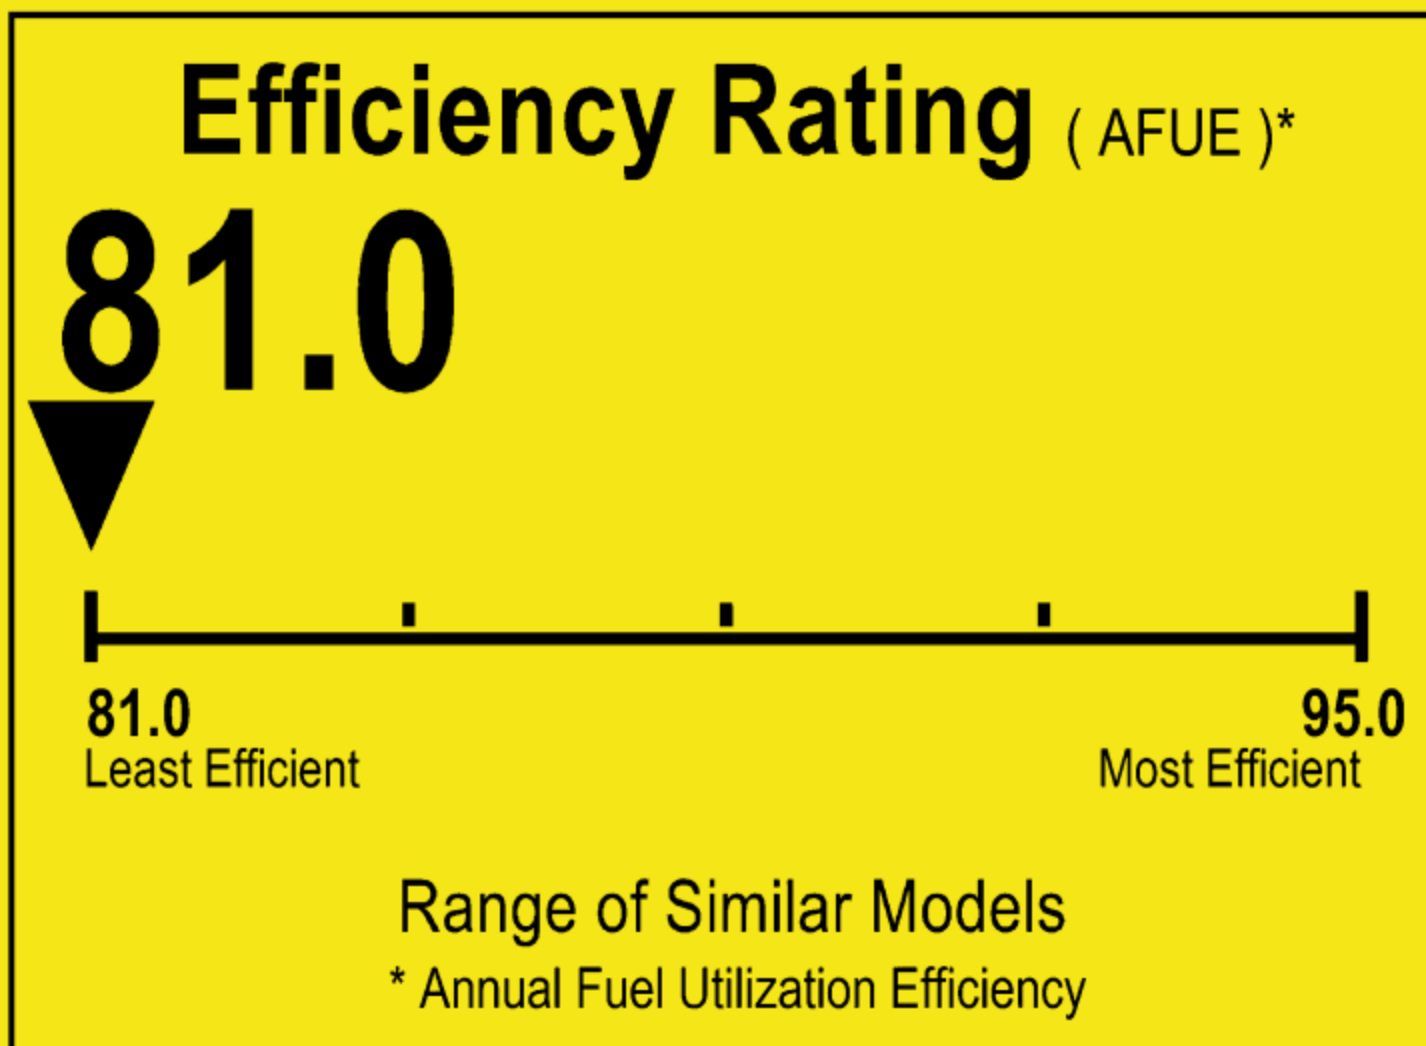

U.S. Government

Federal law prohibits removal of this label before consumer purchase.

ENERGYGUIDE

Furnace
Weatherized
Natural Gas, Propane Gas

TRANE
Model 4YCC4048A1090**

For energy cost info, visit productinfo.energy.gov