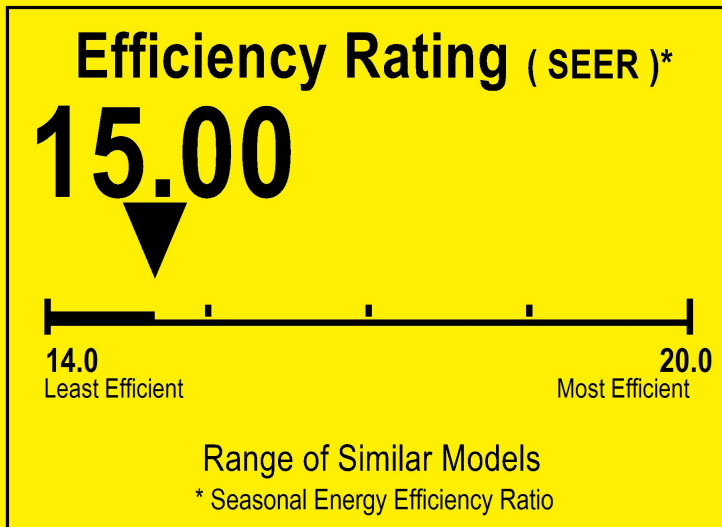

U.S. Government

Federal law prohibits removal of this label before consumer purchase.

ENERGYGUIDE

Central Air Conditioner
Cooling Only
Single Package

TRANE
Model 4YCY5036A1

For energy cost info, visit
productinfo.energy.gov

Notice

Federal law allow this unit to be installed in all U.S. states and territories.

Energy Efficiency Ratio(EER): This model's EER is 12.00.