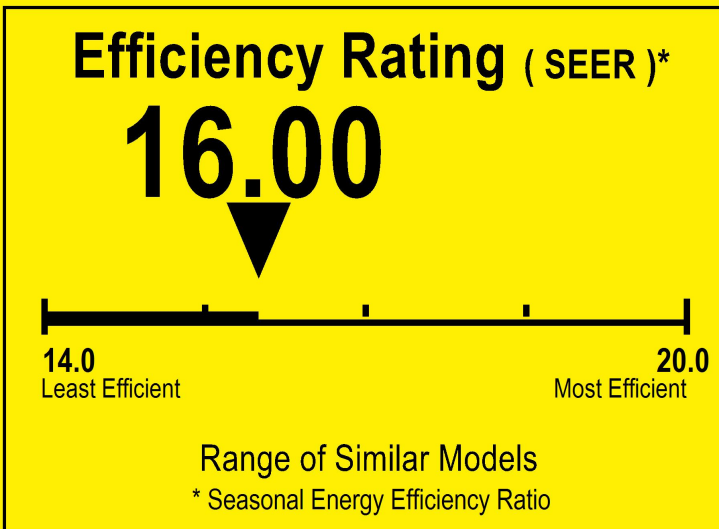

U.S. Government

Federal law prohibits removal of this label before consumer purchase.

ENERGYGUIDE

Central Air Conditioner
Cooling Only
Single Package

TRANE
Model 4YCZ6024A1

For energy cost info, visit
productinfo.energy.gov

Notice

Federal law allow this unit to be installed in all U.S. states and territories.

Energy Efficiency Ratio(EER): This model's EER is 12.00.