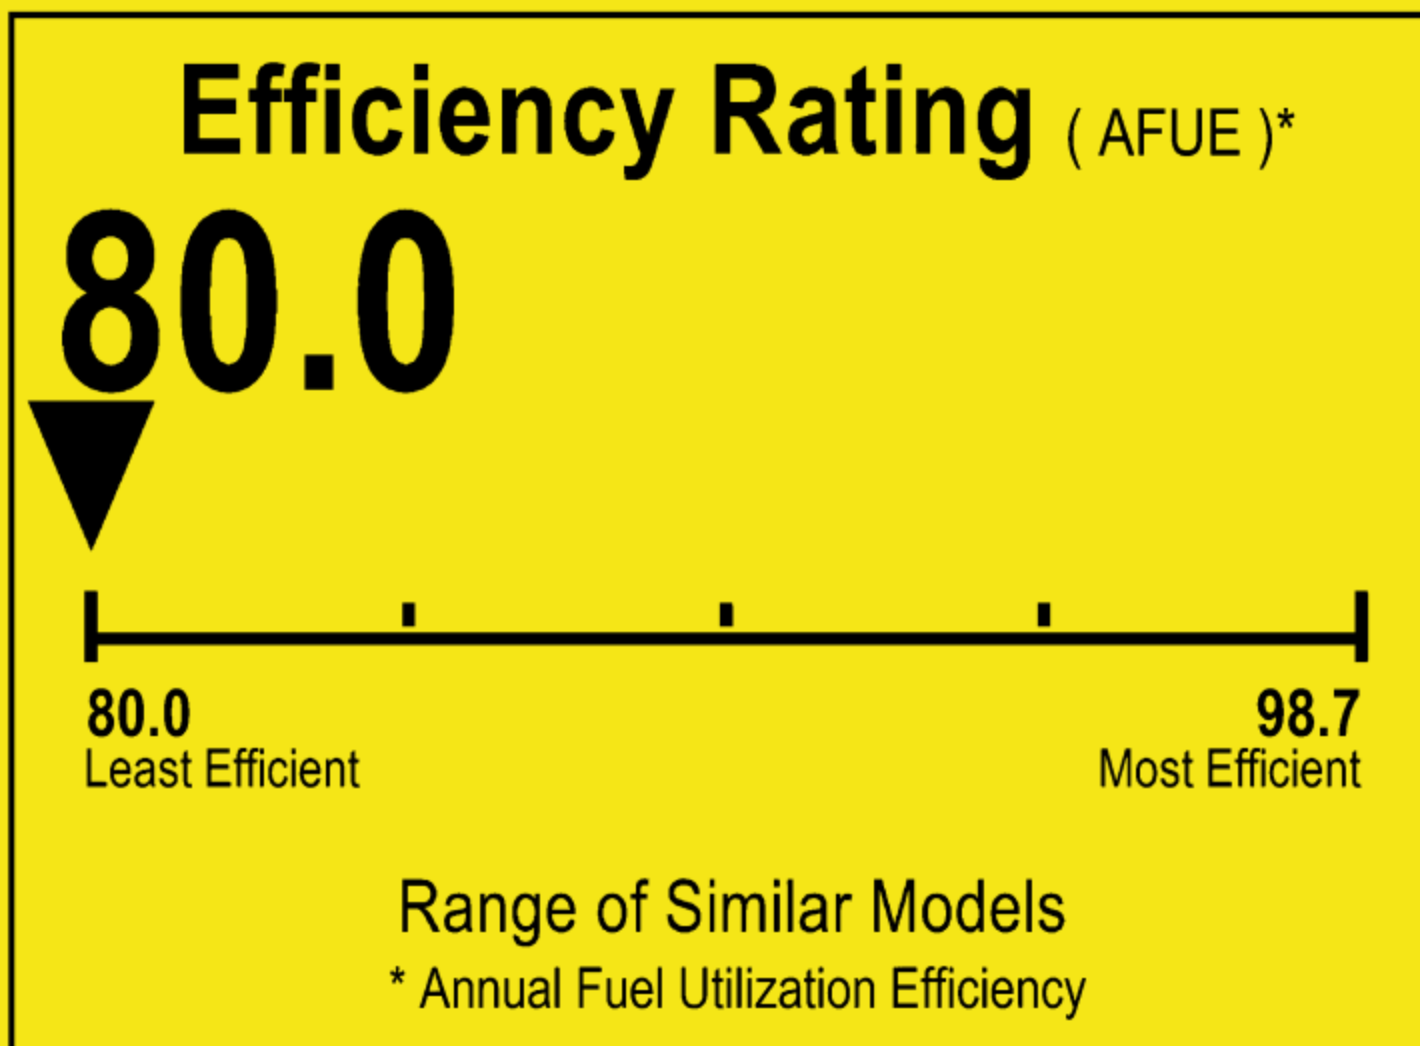

U.S. Government

Federal law prohibits removal of this label before consumer purchase.

ENERGYGUIDE

Furnace
Non-Weatherized
Natural Gas, Propane Gas

TRANE
Model S8X2A040M3PT***

For energy cost info, visit productinfo.energy.gov