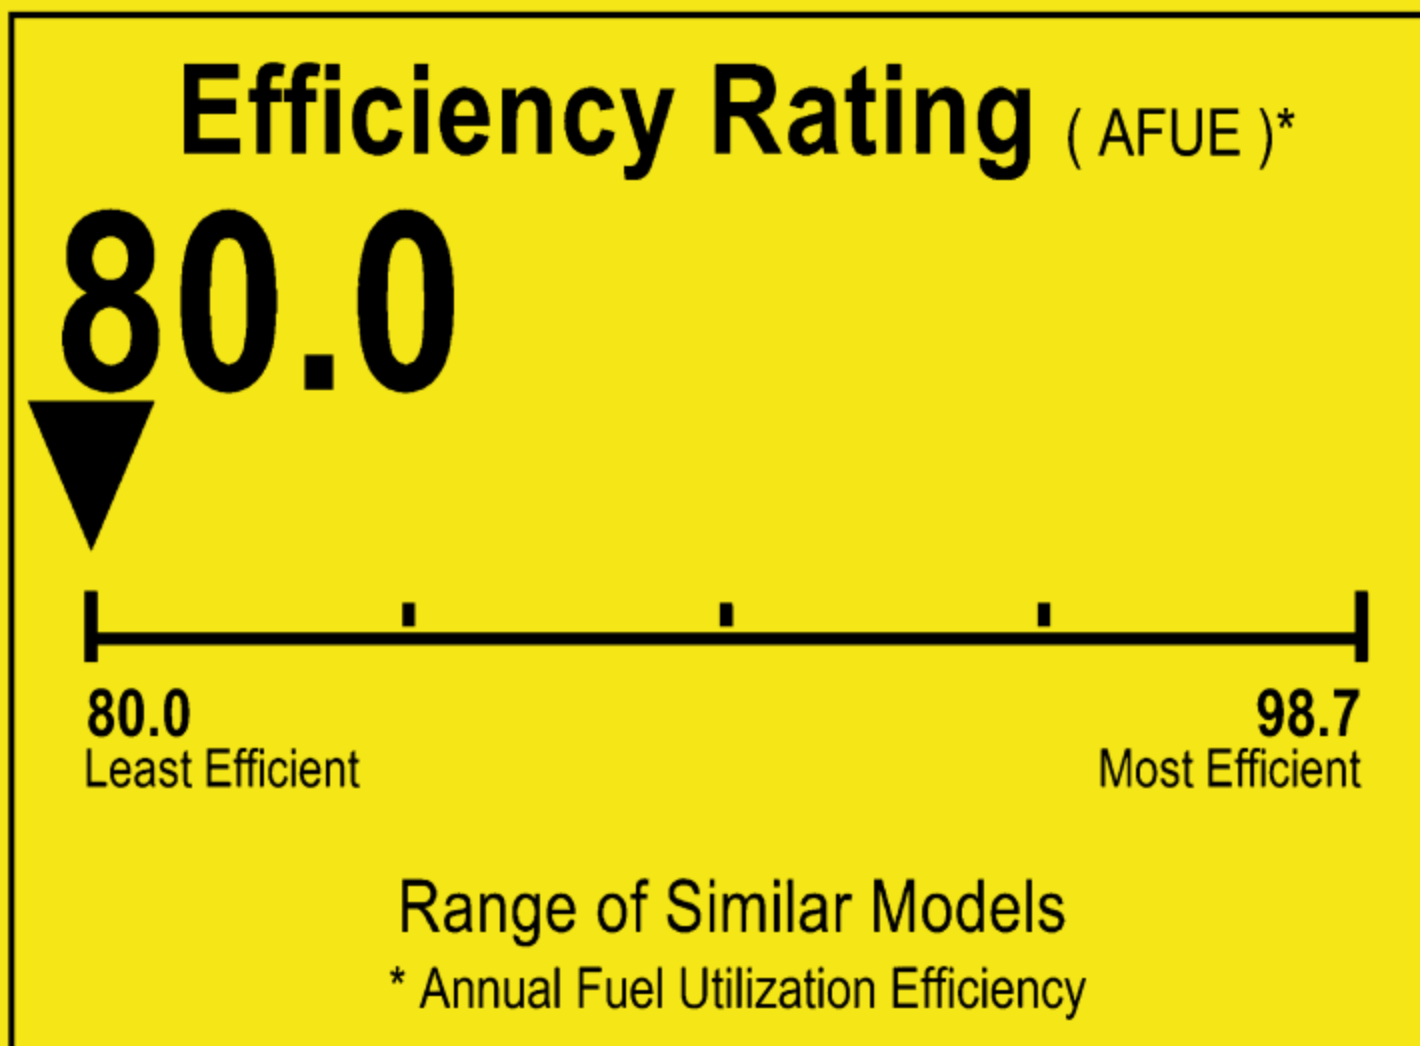

U.S. Government

Federal law prohibits removal of this label before consumer purchase.

ENERGYGUIDE

Furnace
Non-Weatherized
Natural Gas, Propane Gas

TRANE
Model S8X2B060M4PS***

For energy cost info, visit productinfo.energy.gov