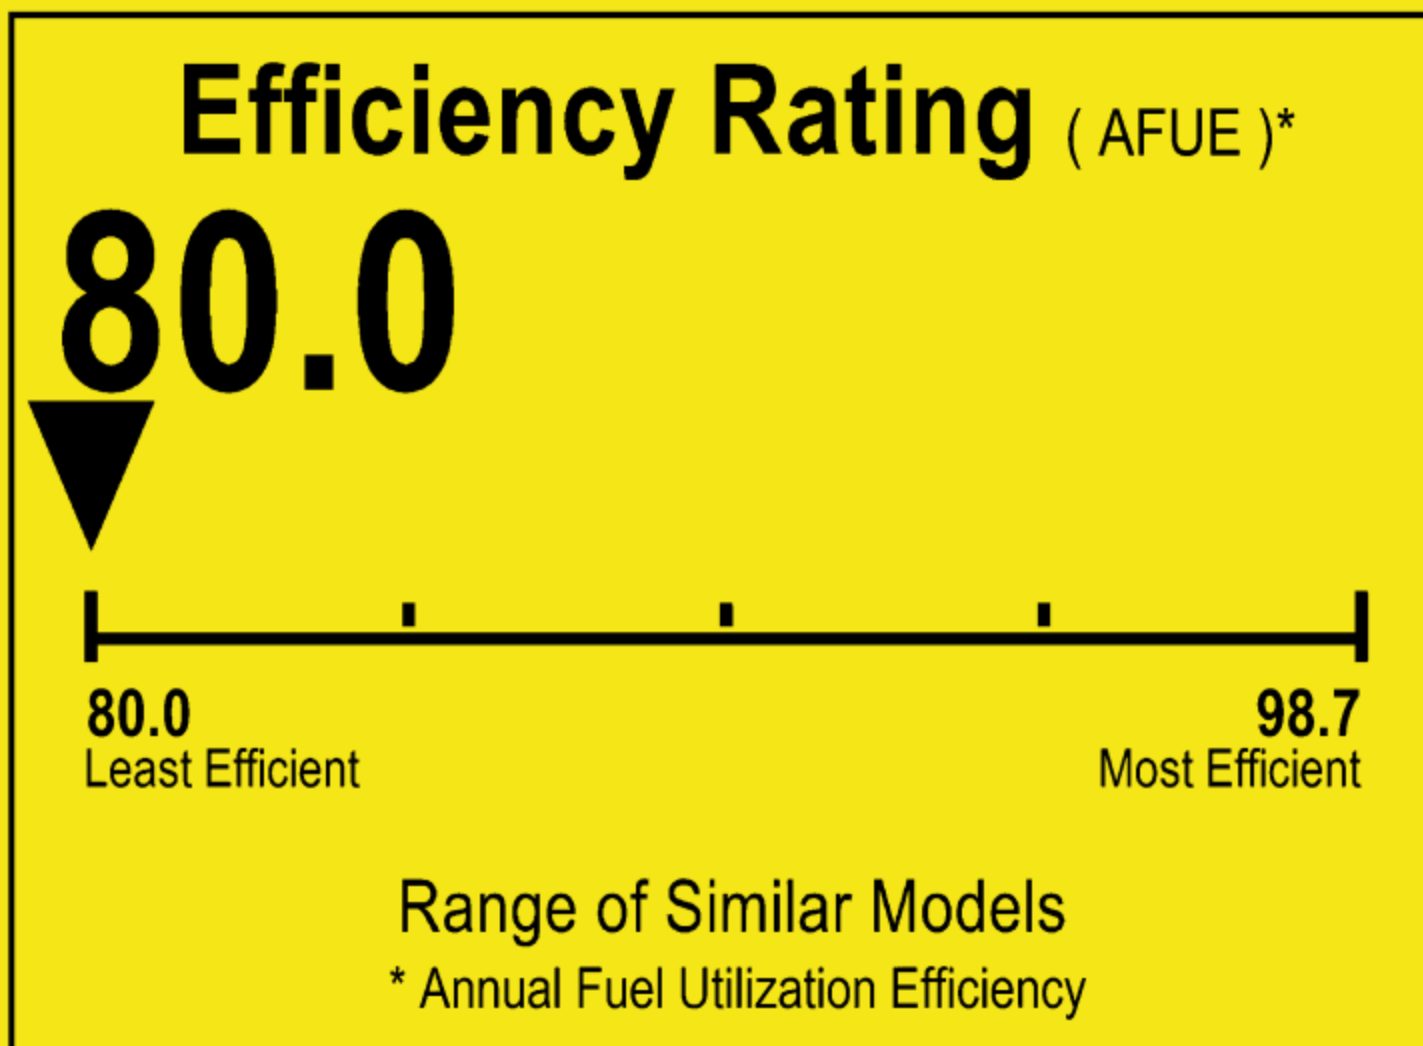

U.S. Government

Federal law prohibits removal of this label before consumer purchase.

ENERGYGUIDE

Furnace
Non-Weatherized
Natural Gas, Propane Gas

TRANE
Model S8X2B080M4PS***

For energy cost info, visit productinfo.energy.gov