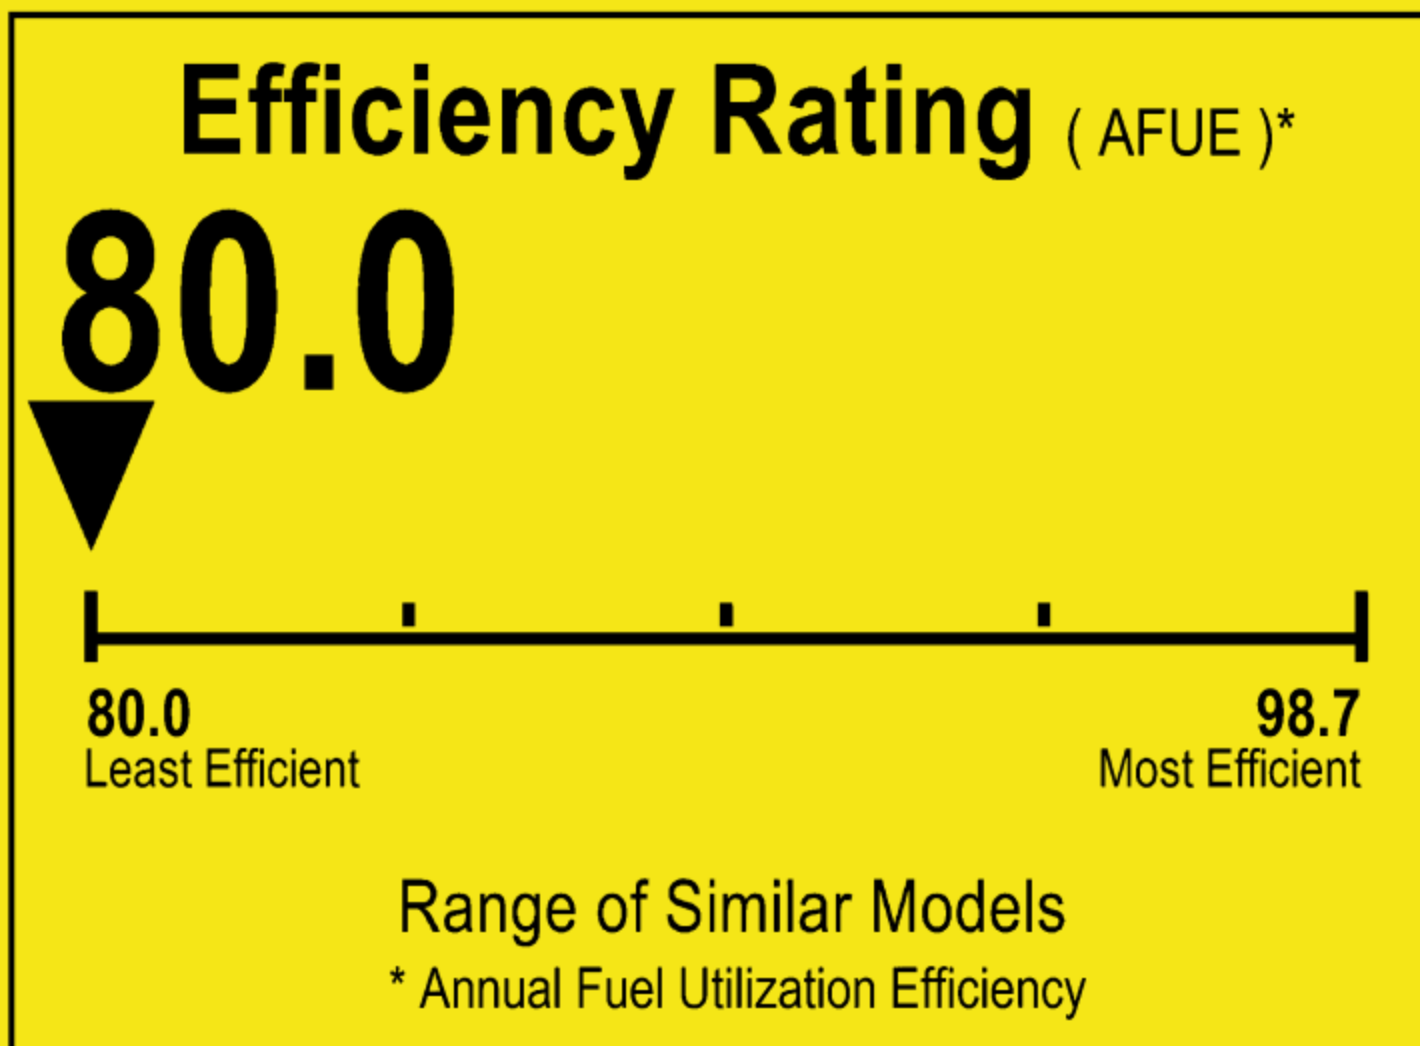

U.S. Government

Federal law prohibits removal of this label before consumer purchase.

ENERGYGUIDE

Furnace
Non-Weatherized
Natural Gas, Propane Gas

TRANE
Model S8X2C080M5PS***

For energy cost info, visit productinfo.energy.gov