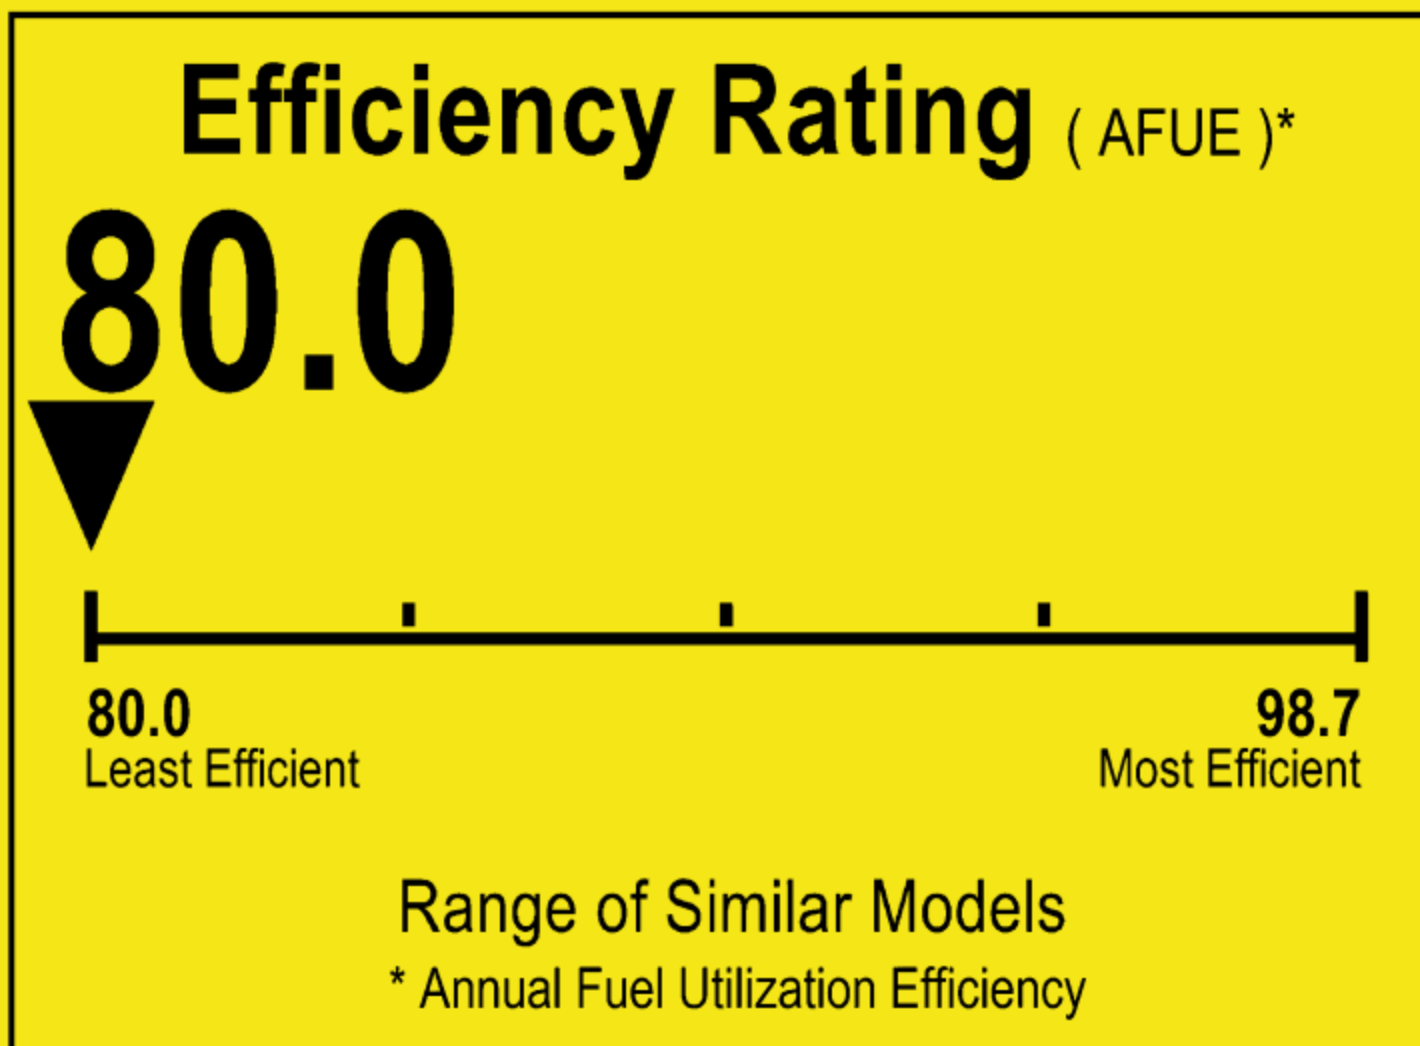

U.S. Government

Federal law prohibits removal of this label before consumer purchase.

ENERGYGUIDE

Furnace
Non-Weatherized
Natural Gas, Propane Gas

TRANE
Model S8X2D120M5PS***

For energy cost info, visit productinfo.energy.gov