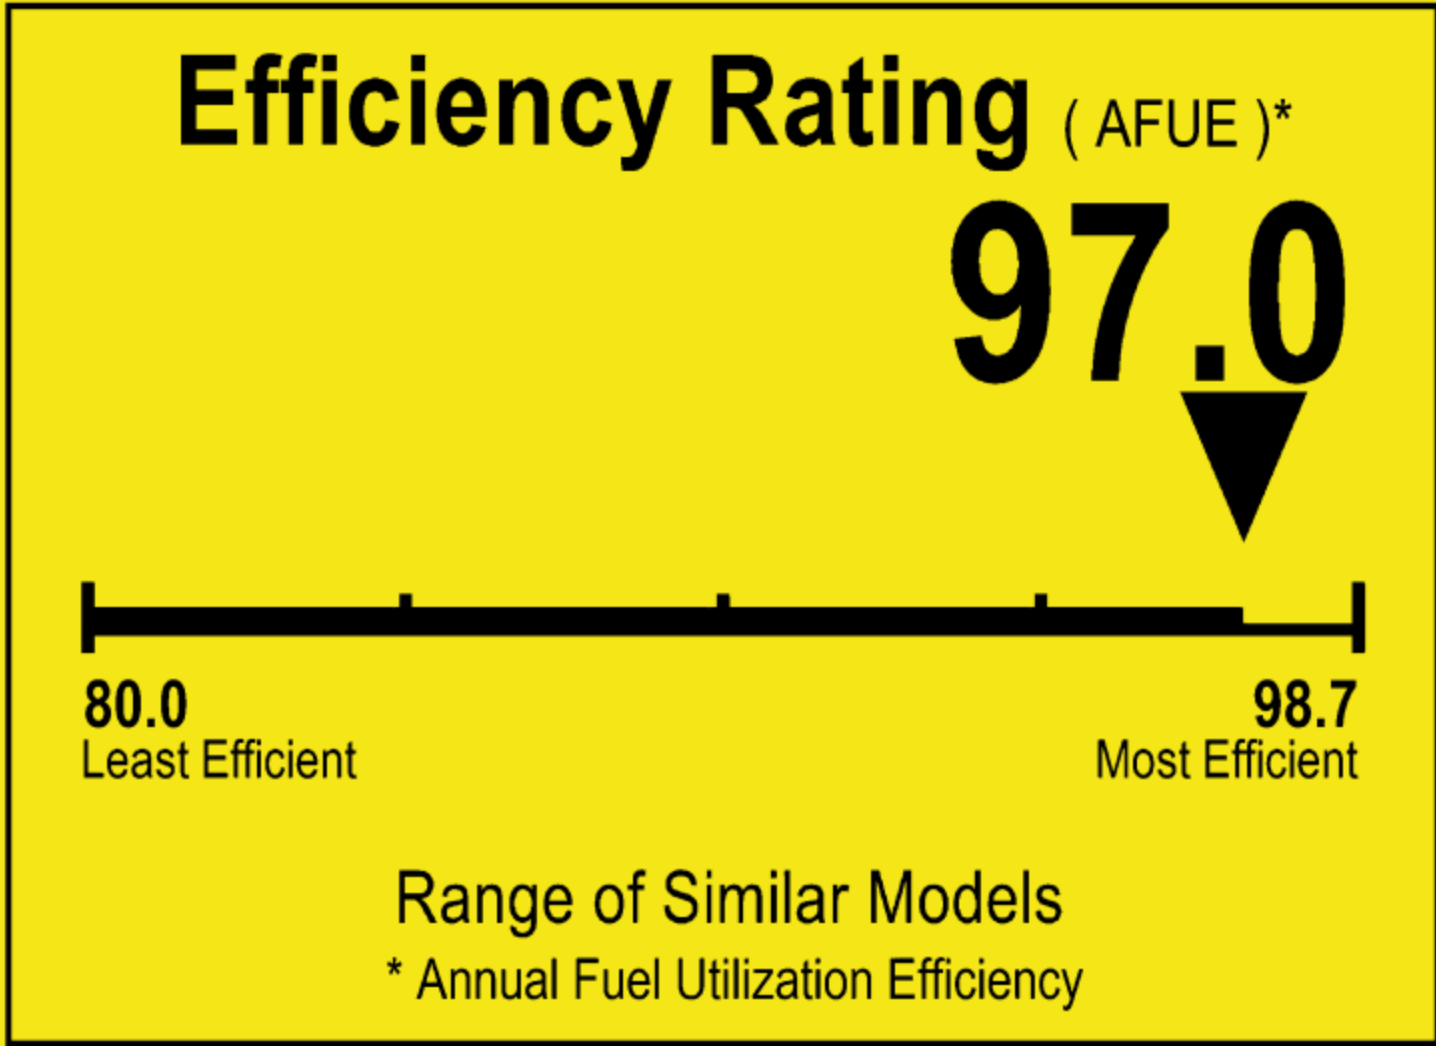

U.S. Government

Federal law prohibits removal of this label before consumer purchase.

ENERGYGUIDE

Furnace
Non-Weatherized
Natural Gas, Propane Gas

TRANE
Model S9V2B040U3VS***

For energy cost info, visit productinfo.energy.gov