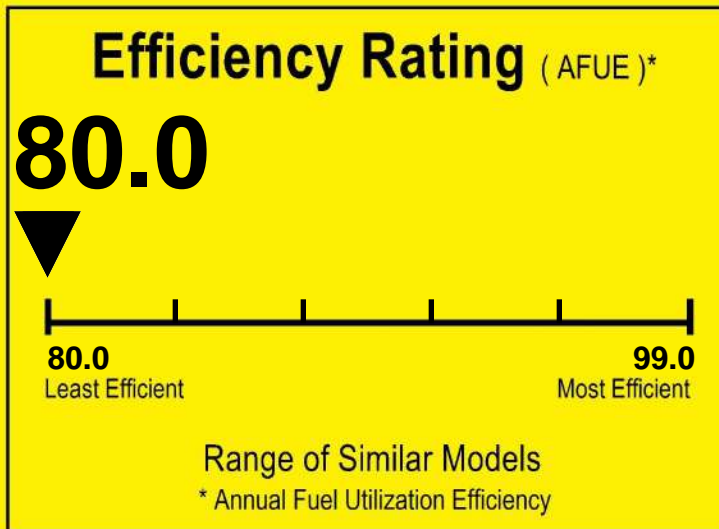

U.S. Government

Federal law prohibits removal of this label before consumer purchase.

ENERGYGUIDE

Furnace
Non-Weatherized
Natural Gas, Propane Gas

AMERICAN STANDARD
Model ADD2B060ACV32*

For energy cost info, visit
productinfo.energy.gov