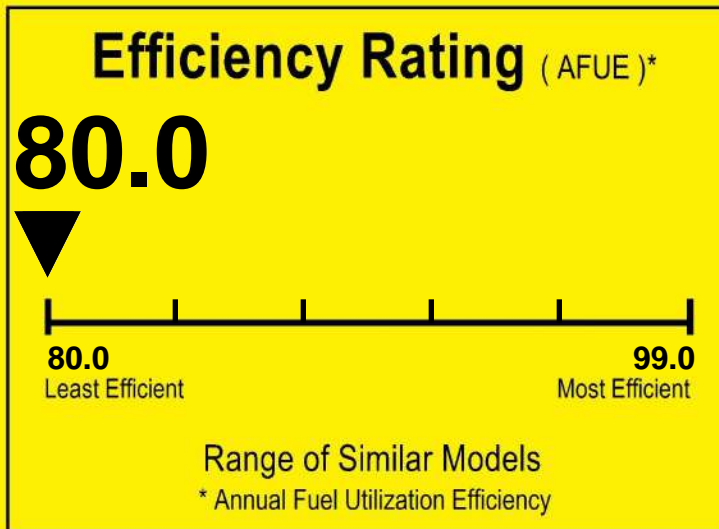

U.S. Government

Federal law prohibits removal of this label before consumer purchase.

ENERGYGUIDE

Furnace
Non-Weatherized
Natural Gas, Propane Gas

AMERICAN STANDARD
Model ADD2C100ACV52*

For energy cost info, visit
productinfo.energy.gov