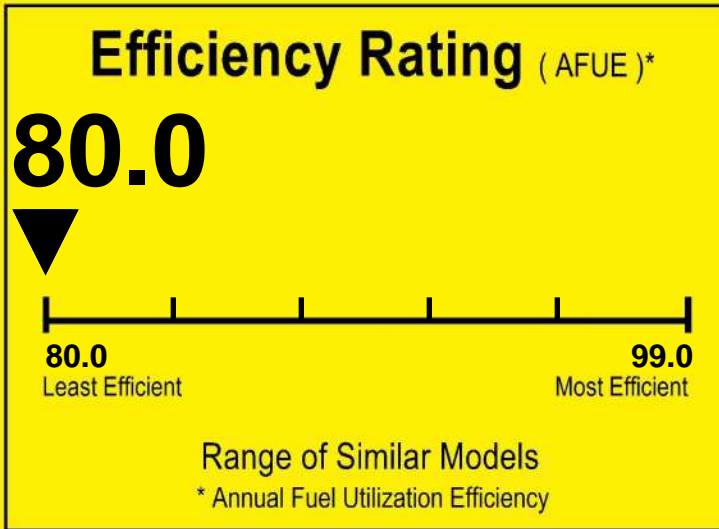

U.S. Government

Federal law prohibits removal of this label before consumer purchase.

ENERGYGUIDE

Furnace
Non-Weatherized
Natural Gas, Propane Gas

AMERICAN STANDARD
Model S8X1B040M2PS***

For energy cost info, visit
productinfo.energy.gov

U.S. Government

Federal law prohibits removal of this label before consumer purchase.

ENERGYGUIDE

Furnace
Non-Weatherized
Natural Gas, Propane Gas

AMERICAN STANDARD
Model S8X1B040M2PT***

Efficiency Rating (AFUE)*